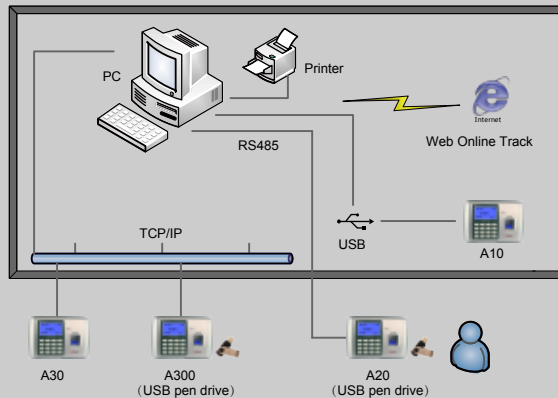

USA **BioNANO™**

Core Fingerprint Algorithm

Heal broken fingerprint lines  
Intelligent fingerprint template update

**A series**

- A10 : Standard
- A20 : USB pen drive (Free USB pen drive)
- A30 : TCP/IP
- A300 : USB pen drive + TCP/IP (Free USB pen drive)

## PARAMETER

Sensor	Anviz Optical Sensor	Working Current	0.5A
LCD	128*64 Blue LCD	Sleeping Current	0.3A
Identification Method	FP, ID+FP, ID+PW	ESD Tolerance	>15000V
Identification Time	<0.5 Sec	Power	DC 5V
Register Method	Fingerprint, Password	Temperature/Humidity	-10°C-60°C / 20%-80%
Fingerprint Capacity	2000	Material	ABS Plastic
Record Capacity	50000	Size	200(w)*140(h)*38(d)mm
FRR	0.001%	Color	Argent
FAR	0.00001%	Scan Area	22mm*18mm
Standard Port	A10: Standard USB/485 A30: Standard USB/485, TCP/IP module	A20: Standard USB/485, USB pen drive A300: Standard USB/485, USB pen drive and TCP/IP	

## FEATURE

- USA TI 300MHz high speed processor
- USA BioNano core fingerprint algorithm of high speed and stability
- New generation fully sealed, waterproof and dustproof fingerprint sensor
- User name display and human voice prompt
- Realtime data transfer and WEB online tracking
- A10: Standard USB/485  
A20: Standard USB/485, USB pen drive  
A30: Standard USB/485, TCP/IP  
A300: Standard USB/485, USB pen drive and TCP/IP
- Identification method: FP, ID+FP, ID+PW,
- Fingerprint capacity: 2000
- Record capacity: 50000
- Identification speed: <0.5 second
- Size: 200mm(w)\*140mm(h)\*38mm(d)